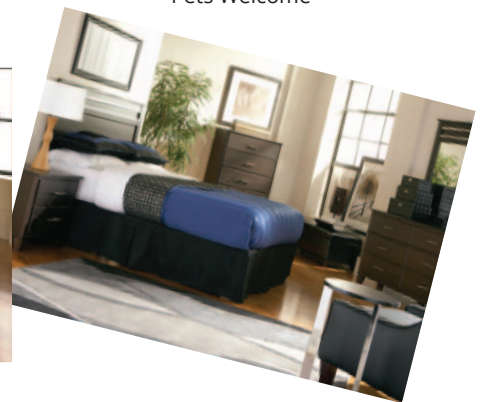

FLOORPLANS